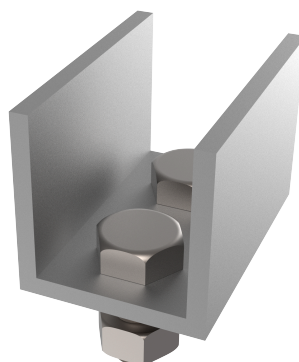

AR TOPE U

Produktas

Aprašymas

- ALURAIL gyvybinės linijos sudedamoji dalis.
- Pagrindinė jo užduotis - neleisti vežimėliui netyčia išvažiuoti iš linijos galų.

Standartinis

EN 795 D tipas

CHARAKTERISTIKOS

Bendrosios savybės	Nurodymai	203509700010
	Medžiaga	Anoduoto aliuminio AlMgSi 0,5
	Svoris	0,25 kg
	Matmenys	40x40x60 mm