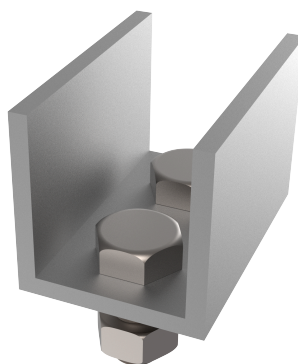

AR TOPE U

Produs

Descriere

- Componentă a liniei de viață ALURAIL.
- Sarcina sa principală este de a preveni ieșirea neintenționată a căruciorului de la capetele liniei.

Standard

EN 795 Tip D

CARACTERISTICI

Caracteristici generale

Referință	203509700010
Material	Aluminiu anodizat AlMgSi 0,5
Greutate	0,25 Kg
Dimensiuni	40x40x60 mm