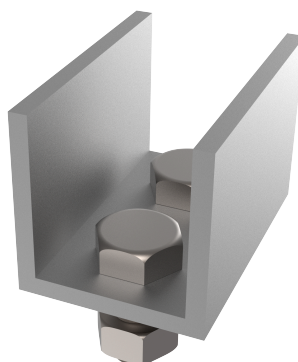

AR TOPE U

Produkt

Popis

- Súčasť záchranného lana ALURAIL.
- Jeho hlavnou úlohou je zabrániť tomu, aby vozík neúmyselne opustil konce trate.

Štandard

EN 795 Typ D

CHARAKTERISTIKA

Všeobecná charakteristika	Referencia	203509700010
	Materiál	Eloxovaný hliník AlMgSi 0,5
	Hmotnosť	0,25 kg
	Rozmery	40x40x60 mm